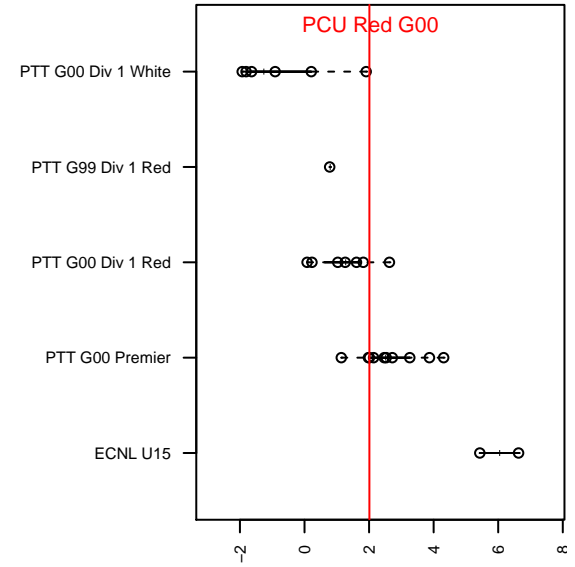

# PCU Red G00

Portland City United SC  
 Portland, OR  
 G00 total strength=1323  
 attack=5.92 defense=6.34  
 fall league = PTT G00 Premier

alt names used:  
 PCU G00 Red  
 PCU 00G Red  
 PCU 00 Girls Red  
 PCU 00G Red

Venues played:  
 2015 Crossfire Select GU15 Gold  
 2015 Portland Winter Showcase U15  
 2015 PTT G00 Premier  
 2015 OYS State Cup G00

**PCU Red G00**  
 Dots are actual minus expected GF (blue circles) and GA (red triangles).  
 Blue line is smoothed change in attack strength. Red is smoothed change in defense strength.

**attack and defense variance (black dot)  
relative to other teams  
and top 10 in region**

**attack and defense rating  
relative to others at age  
and all opponents in last 13 months**

**Performance relative to 13 month average**