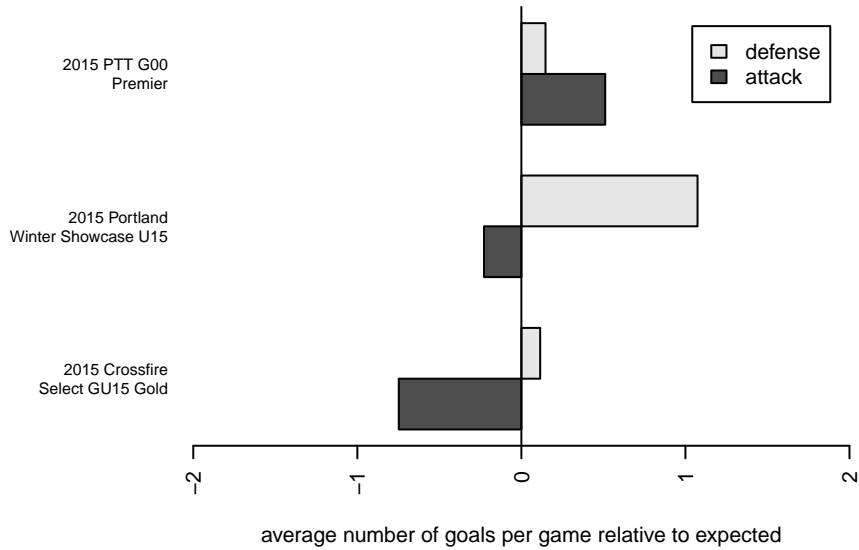

# PCU Red G00

Portland City United SC  
 Portland, OR  
 G00 total strength=1323  
 attack=5.92 defense=6.34  
 fall league = PTT G00 Premier

alt names used:  
 PCU G00 Red  
 PCU 00G Red  
 PCU 00 Girls Red  
 PCU 00G Red

Venues played:  
 2015 Crossfire Select GU15 Gold  
 2015 Portland Winter Showcase U15  
 2015 PTT G00 Premier  
 2015 OYS State Cup G00

**PCU Red G00**  
 Dots are actual minus expected GF (blue circles) and GA (red triangles).  
 Blue line is smoothed change in attack strength. Red is smoothed change in defense strength.

**attack and defense variance (black dot)  
relative to other teams  
and top 10 in region**

**attack and defense rating  
relative to others at age  
and all opponents in last 13 months**

**Performance relative to 13 month average**